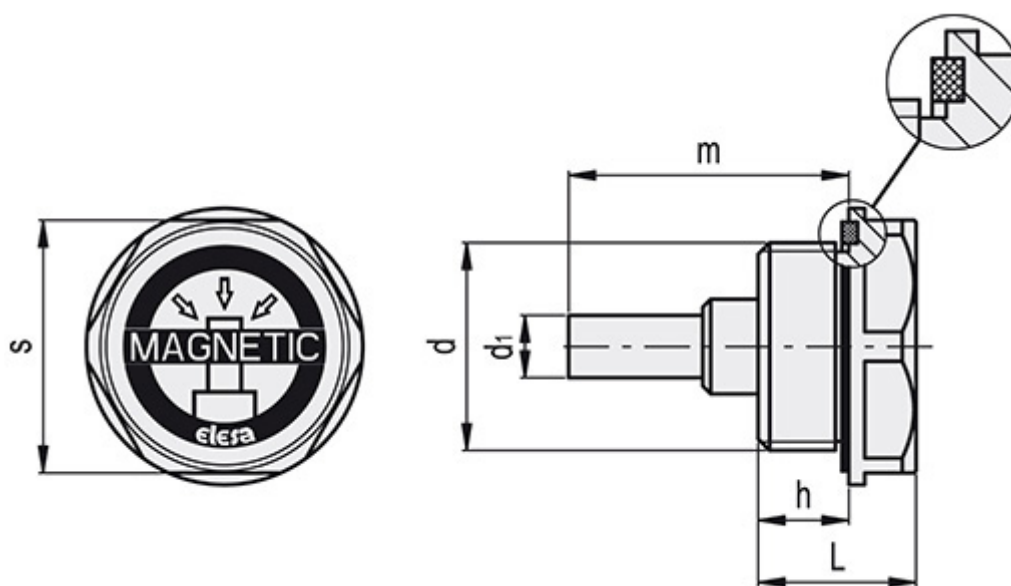

Article number: 2311059715
Description: Elesa Magnetic plug
TMB-46-M42x1,5

Measures

d1	= 8
e	= M42x1,5
h	= 13
L	= 24
m	= 37
s	= 46
Weight	= 110